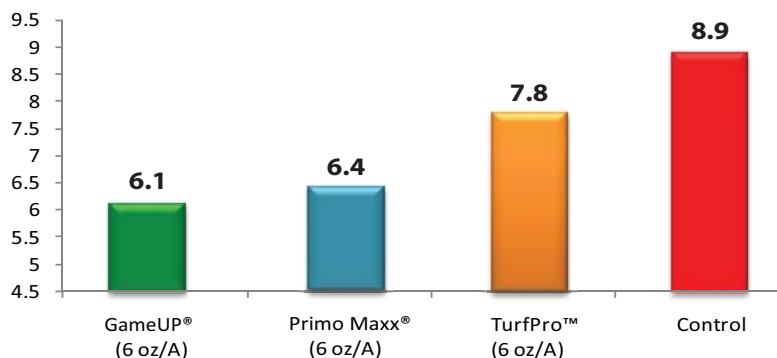

Clipping Yield (lbs dry tissue / M)

Use Sites:
Established turf grasses including golf course greens, tees, fairways, rough, athletic/sports fields, lawn care, residential turf and commercial lawns, cemeteries and sod farms

Loveland – Get Growing
PRODUCTS
www.lovelandproducts.com