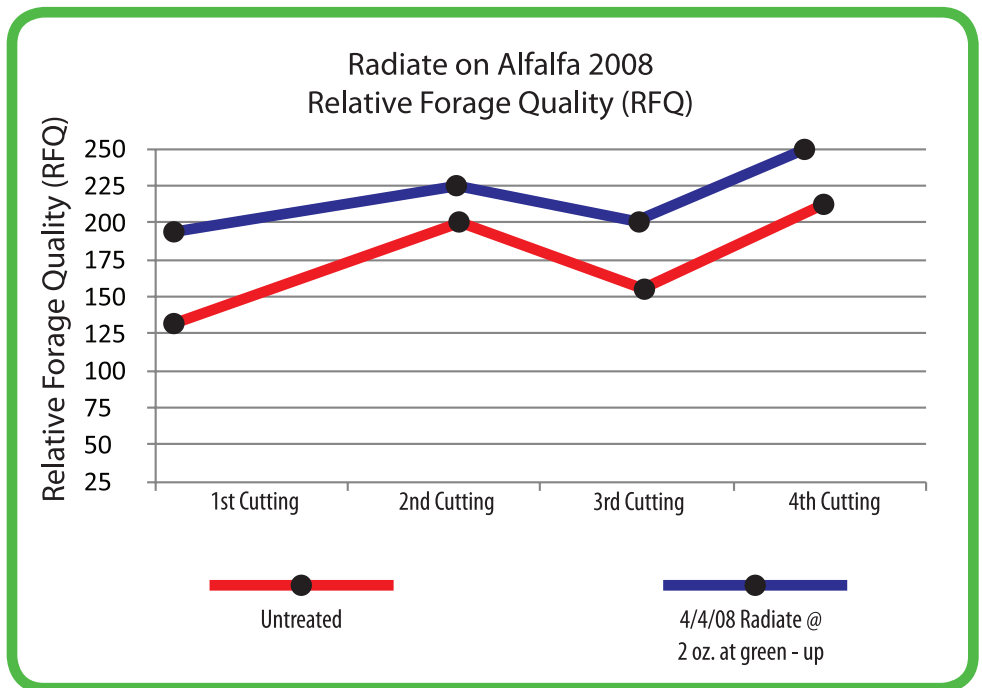

Radiate®

PLANT GROWTH HORMONE

Foliar Applied

RADIATE® is a unique formulation of IBA & Kinetin designed to provide essential plant hormones in the correct ratios to drive maximum root growth.

PRODUCT BENEFITS:

- Reduces Early Season Stress
- Increases Early Season Plant Vigor
- Increases Overall Plant Health (which leads to):
 - Increased root mass
 - Increase yield potential

Olsen's Agricultural Laboratory, Irrigation Research Foundation, Yuma Co. 2008.