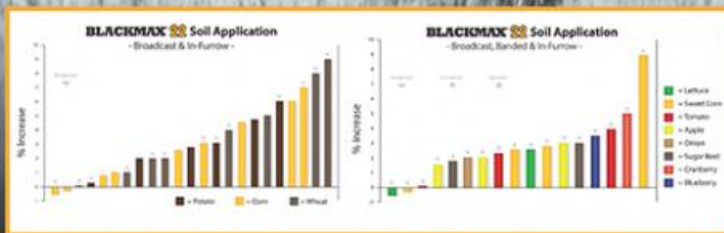

BLACKMAX[®] 22

www.lovelandproducts.com

BLACKMAX[®] 22 is a nutritional enhancement tool designed to positively impact nutrient availability and soil attributes. When combined with a grower's fertilizer program the Linear Humus Components (LHC) in BlackMax 22 can give growers more nutrition for their crops and provide a better soil environment in which to grow - a more sustainable approach to plant nutrition.

Product Benefits:

- LHC technology to enhance applied nutrient availability and uptake
- Enhanced existing nutrient mineralization and nutrient solubility
- Designed to promote beneficial microbes
- Sound, Efficient, Flexible Formulation

"IT CONSISTENTLY PUTS MORE MONEY IN MY POCKET."

BLACKMAX[®] 22

If you feed it, you need it!

BENEFITS:

- LHC technology to enhance applied nutrient availability and uptake
- Enhanced existing nutrient mineralization and nutrient solubility
- Promote beneficial microbes
- Sound, efficient, flexible formulation