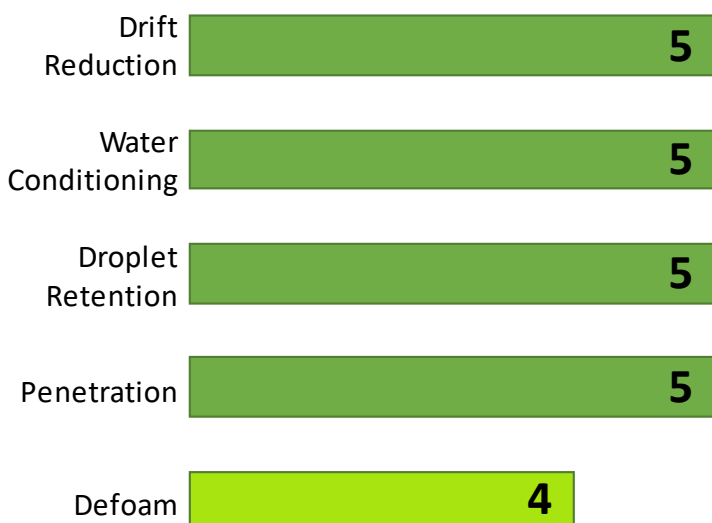

DICAMBA SPRAYS: CHOOSE YOUR ALLY!

It's important to ensure your dicamba spray reaches pesky target weeds – and with two drift-reducing dicamba tankmix adjuvant systems, you can maximize your application performance with top agronomics in **STRIKE FORCE**, or the best complete one-jug system in **DELTA FORCE**. What's in your tank?

| STRIKE FORCE + REIGN | | DELTA FORCE |
|--|-------------------|---|
| 59% active | % Active | 45% active |
| Leci-Tech lecithin | Base | Polyacrylamide |
| No, requires DRA like <i>Reign</i> for dicamba tankmixes | DRA | Approved as DRA |
| 2-jug system | System | 1-jug system |
| Includes "To/On/In" Leci-Tech technology | Proprietary | Proprietary DRA formulation built for new dicamba chemistries |
| <u>With DRA req.:</u> Xtendimax, FeXapan, Engenia, Tavium <u>As Tankmix:</u> Enlist | Tankmix Approvals | <u>As DRA*:</u> Xtendimax, FeXapan, Engenia, Tavium |