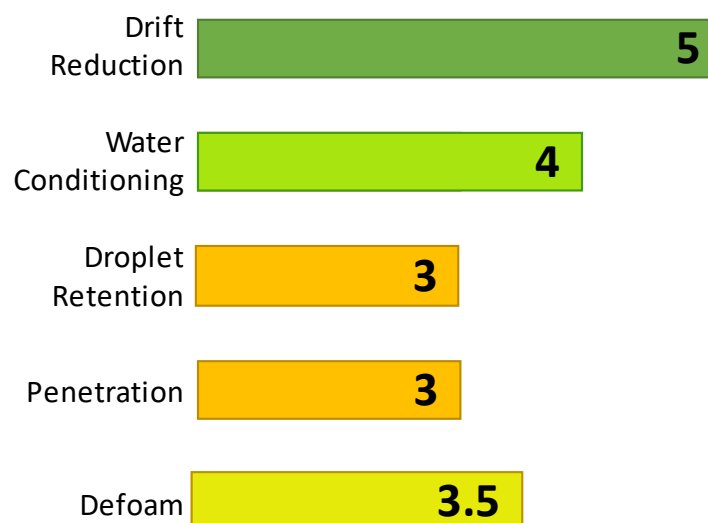

DICAMBA SPRAYS: CHOOSE YOUR ALLY!

It's important to ensure your dicamba spray reaches pesky target weeds – and with two drift-reducing dicamba tankmix adjuvant systems, you can maximize your application performance with top agronomics in **STRIKE FORCE**, or the best complete one-jug system in **DELTA FORCE**. What's in your tank?

| STRIKE FORCE + REIGN | | DELTA FORCE |
|--|-------------------|---|
| 59% active | % Active | 45% active |
| Leci-Tech lecithin | Base | Polyacrylamide |
| No, requires DRA like <i>Reign</i> for dicamba tankmixes | DRA | Approved as DRA |
| 2-jug system | System | 1-jug system |
| Includes "To/On/In" Leci-Tech technology | Proprietary | Proprietary DRA formulation built for new dicamba chemistries |
| <u>With DRA req.:</u> Xtendimax, FeXapan, Engenia, Tavium <u>As Tankmix:</u> Enlist | Tankmix Approvals | <u>As DRA*:</u> Xtendimax, FeXapan, Engenia, Tavium |