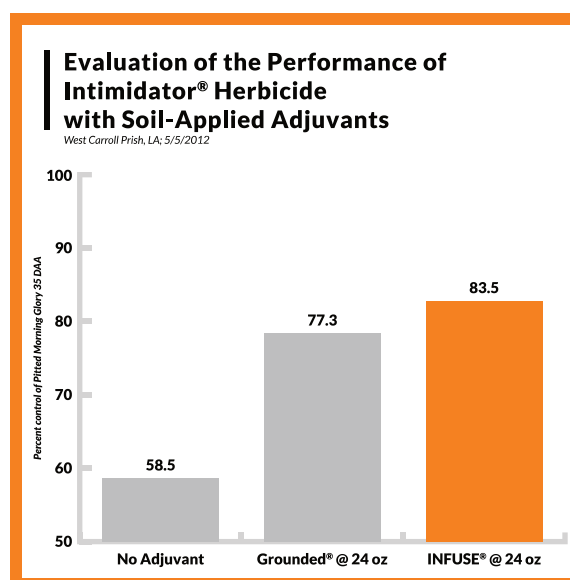

INFUSE® is a proprietary vegetable-oil based soil adjuvant designed to hold soil applied chemistry in the targeted areas longer allowing for more consistent weed control.

FEATURES:

- Vegetable-based soil adjuvant

RATES:

Apply 1-4 pts/A

TARGET CHEMISTRIES:

Soil Applied Chemistries

GROWER BENEFITS:

- Extends residual control of soil chemistries
- Vegetable based soil surfactant - crop safe
- Easily tank-mixed with various soil applied chemistries