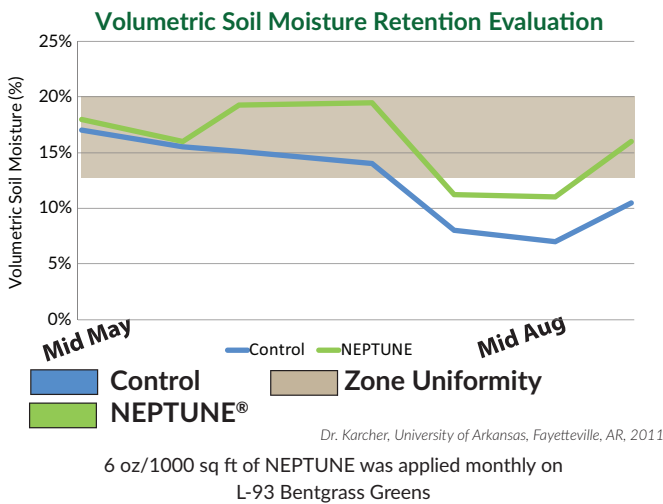

## Strategy of Use: 30 Day Preventative

- 30 day PST program for Water Repellency and Localized Dry Spots (LDS)
- Provides 5 to 7 Days of Dew Suppression
- Safe to use – No Burn

## Research Facts and Findings:

- In July there were 11 days of temperatures at 100° F or greater
- Neptune proved to be safe – No Phyto
- Effect of wetting agent application average volumetric soil moisture content