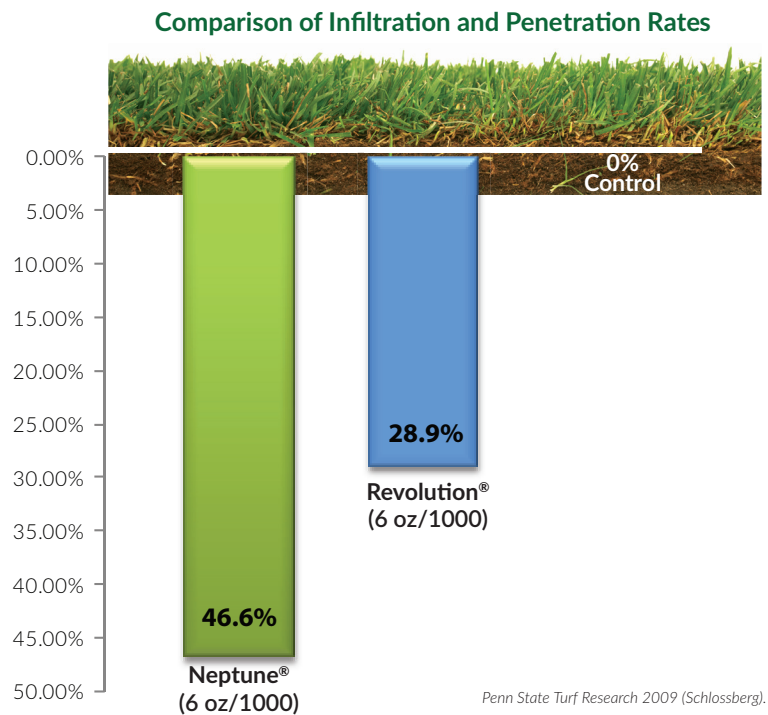

# neptune<sup>®</sup>

superior turf wetting agent

## Strategy of Use: 30 Day Preventative

- 30 day PST program for Water Repellency and Localized Dry Spots (LDS)
- Provides 5 to 7 Days of Dew Suppression
- Safe to use – No Burn

## Research Facts and Findings:

- In July there were 11 days of temperatures at 100° F or greater
- Neptune proved to be safe – No Phyto
- Effect of wetting agent application average volumetric soil moisture content