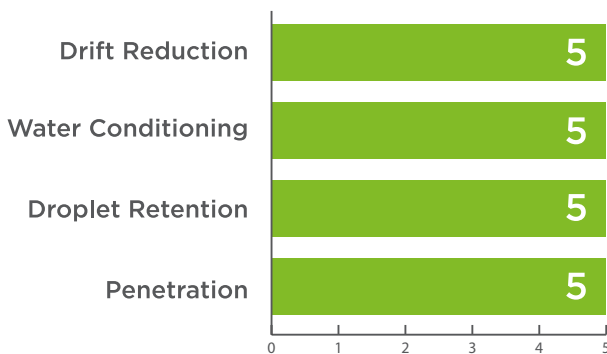

“All-In-One” DRAs