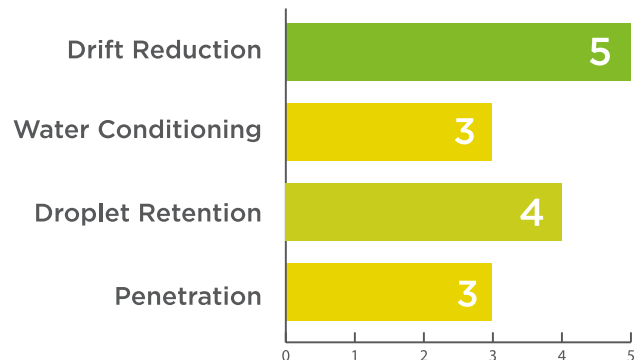

“All-In-One” DRAs